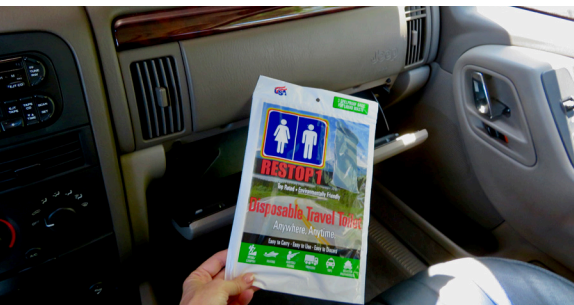

RS2000

Complete System

The RESTOP® Complete System includes:

- RS1: 18 Liquid Waste Bags (6 packs of 3 bags)
- RS2: 10 Solid & Liquid Waste Bags
- Commode with seat and lid
- Privacy Shelter

RESTOP® PRIVACY SHELTER: A sturdy, collapsible shelter, complete with tie down ropes, anchor stakes and shock-corded poles to pop up quickly and easily. It simply folds back down into its own small carrying bag.

RESTOP® COMMODOE BUCKET: The Commode Bucket is standard toilet sized and sturdy enough to withstand 300 lbs. of pressure over a 10 hour period. The Commode Bucket comes complete with a gamma seal secure lid and a soft foam toilet seat.

RESTOP®1 (RS1): The patented "Handle Tab" bends back to form a sturdy opening for liquid waste. The one-way valve captures 20 oz. of liquid and converts it into an odorless gel; the conversion happens through a proprietary blend of enzymes and polymers. An ample supply of toilet tissue is included with each bag.

RESTOP®2 (RS2): RESTOP®2 contains everything needed to safely dispose of human waste and eliminate its odor. Its inner bag can cover the Commode's seat for added sanitation. Waste is funneled into gelling polymers and enzymes. An ample supply of toilet tissue and an antimicrobial wipe are included for personal sanitation with each bag.